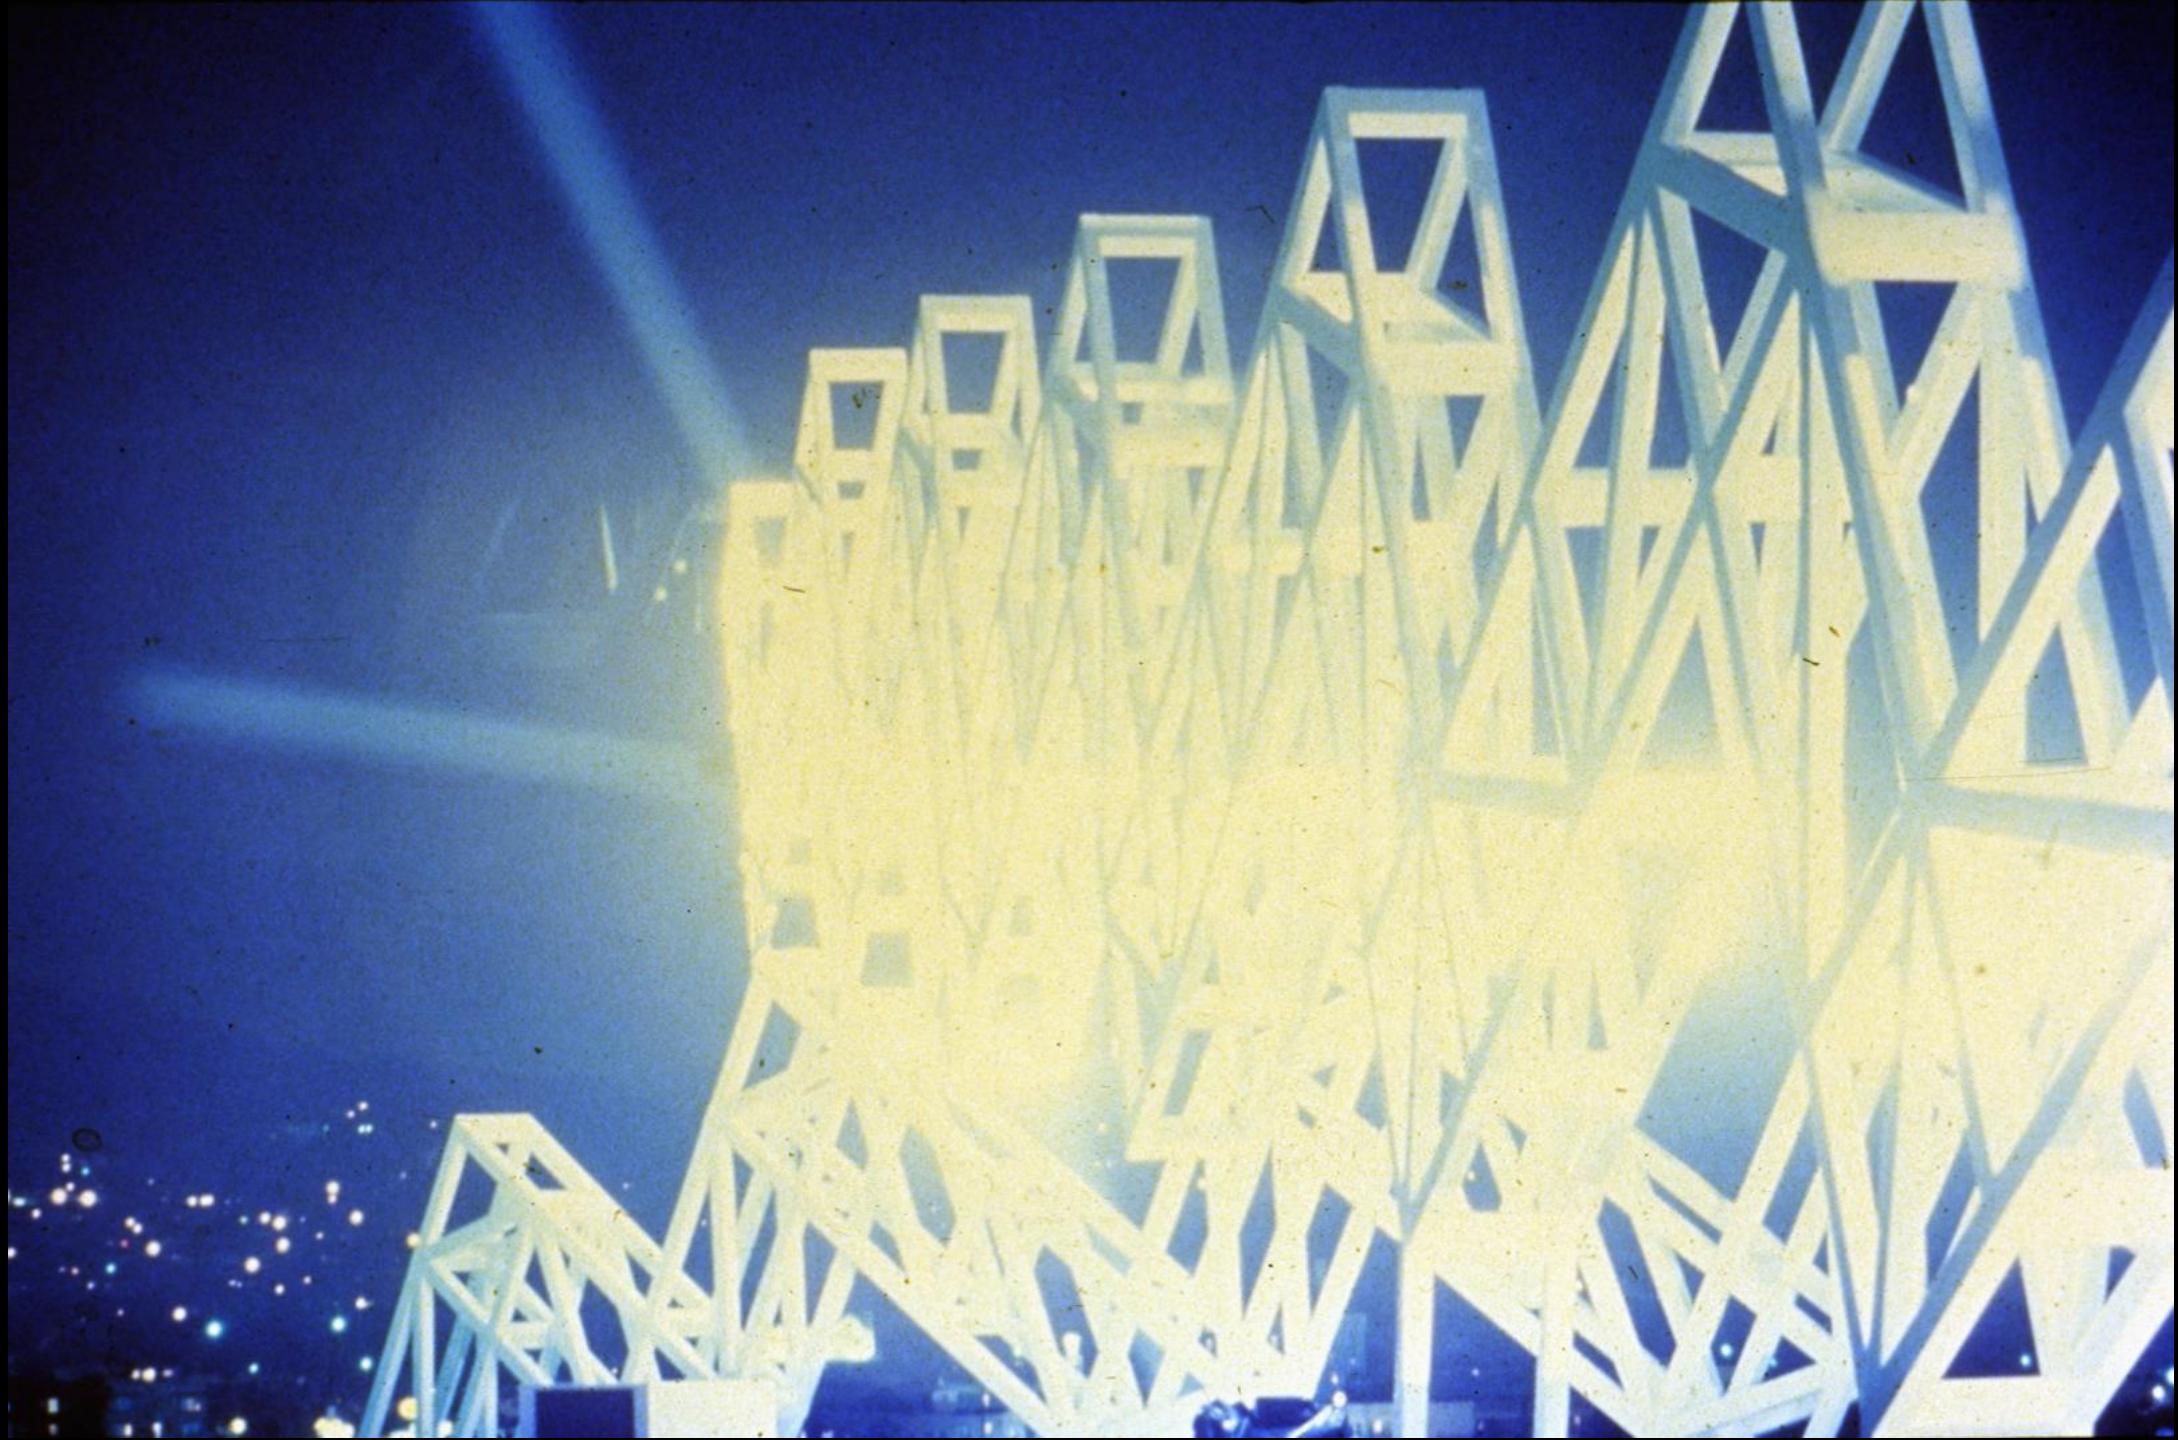

Spirit Tree
Urbana, Illinois
Art in the Park

Malta Millennium
Valletta, Malta,
St. James Cavalier. Exterior

Malta Millennium

Valletta, Malta,

St. James Cavalier. Interior View

25:51:00

New Signal
Wacker Drive

A photograph of the Hollywood sign on a hillside. The sign is white and reads "HOLLYWOOD" in capital letters. In the background, a radio tower with several antennas is visible against a clear sky. The foreground is dominated by a large, out-of-focus lattice structure, possibly a bridge or a walkway, which frames the scene. The overall lighting suggests a bright, sunny day.