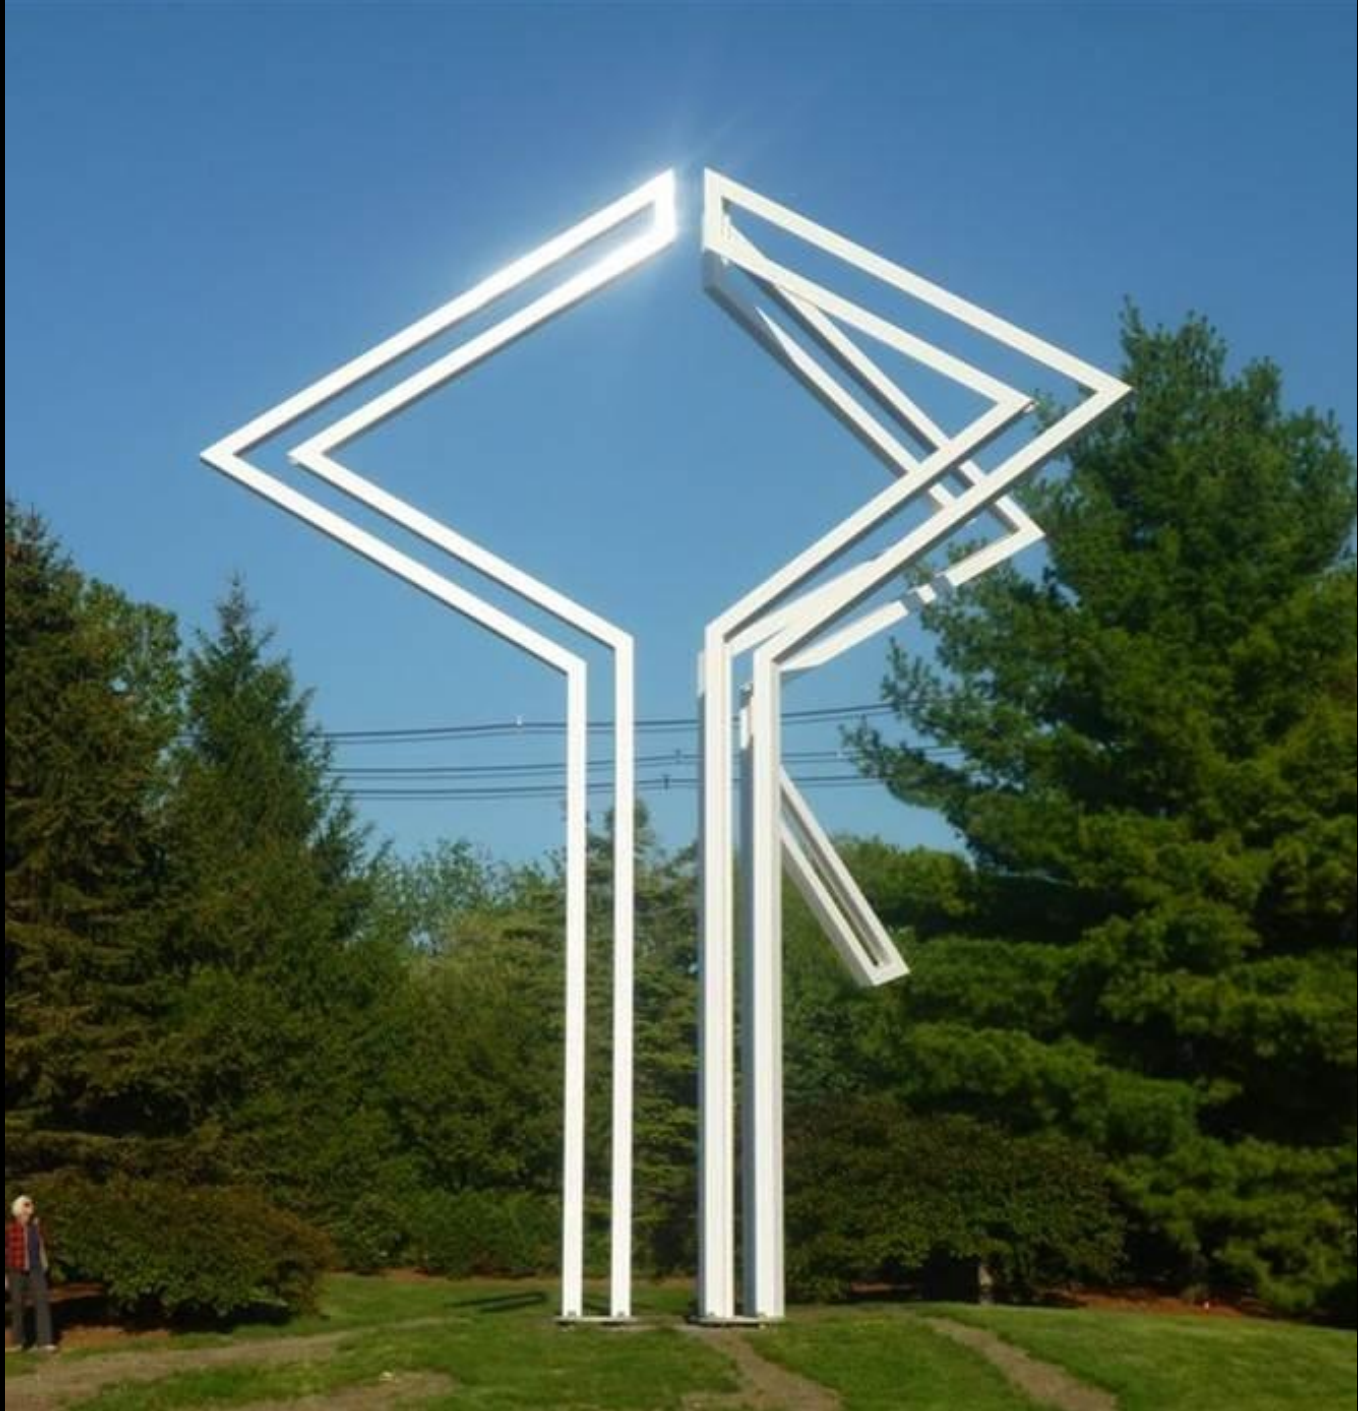

Spirit Tree
Urbana, Illinois
Art in the Park

Malta Millennium
Valletta, Malta,
St. James Cavalier. Exterior

Malta Millennium

Valletta, Malta,

St. James Cavalier. Interior View

25:51:00

New Signal
Wacker Drive

Crystara
University of Chicago
John Crerar Library

Catching the Equinox

Santiago de Compostela, Spain

Light Muse
Chicago Tribune Tower

IBM Lightscape
Chicago

Starsteps

Los Angeles, California

FREEWAY
ENTRANCE

A photograph of the Hollywood sign on a hillside. The sign is white and reads "HOLLYWOOD" in capital letters. In the background, a radio tower with several antennas is visible against a clear sky. The foreground is dominated by a large, out-of-focus lattice structure, possibly a bridge or a walkway, which frames the scene. The overall lighting suggests a bright, sunny day.