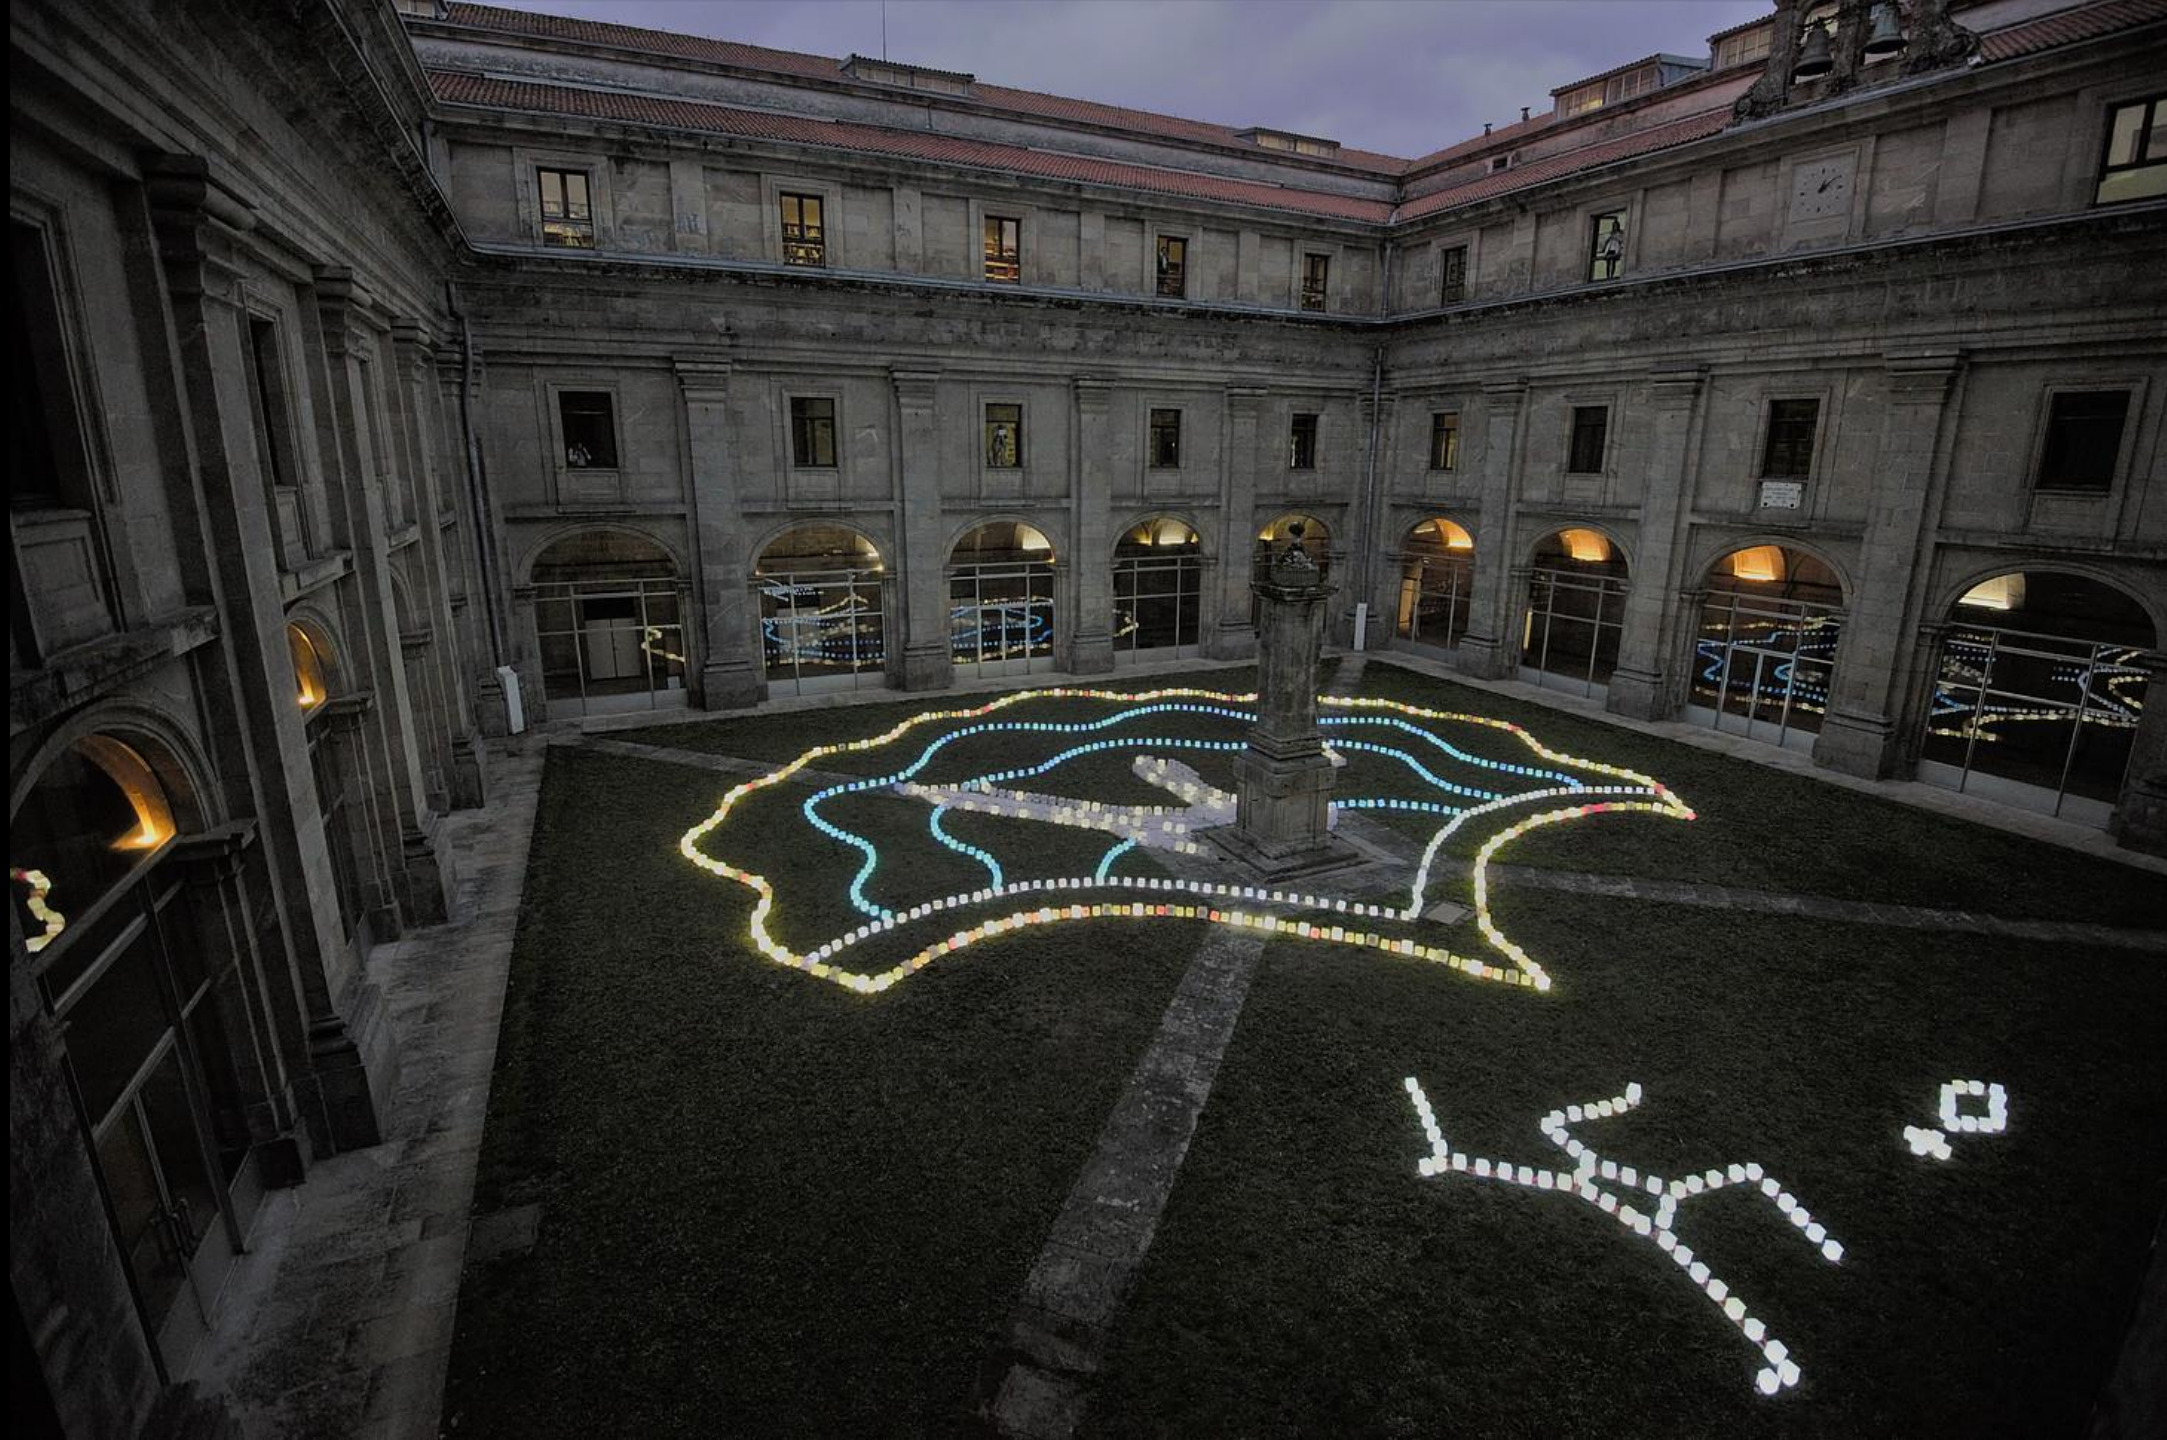

Crystara
University of Chicago
John Crerar Library

Catching the Equinox

Santiago de Compostela, Spain

Light Muse
Chicago Tribune Tower

IBM Lightscape
Chicago

Starsteps

Los Angeles, California

FREEWAY
ENTRANCE

A photograph of the Hollywood sign on a hillside. The sign is white and reads "HOLLYWOOD" in capital letters. In the background, a radio tower with several antennas is visible against a clear sky. The foreground is dominated by a large, out-of-focus lattice structure, possibly a bridge or a walkway, which frames the scene. The overall lighting suggests a bright, sunny day.