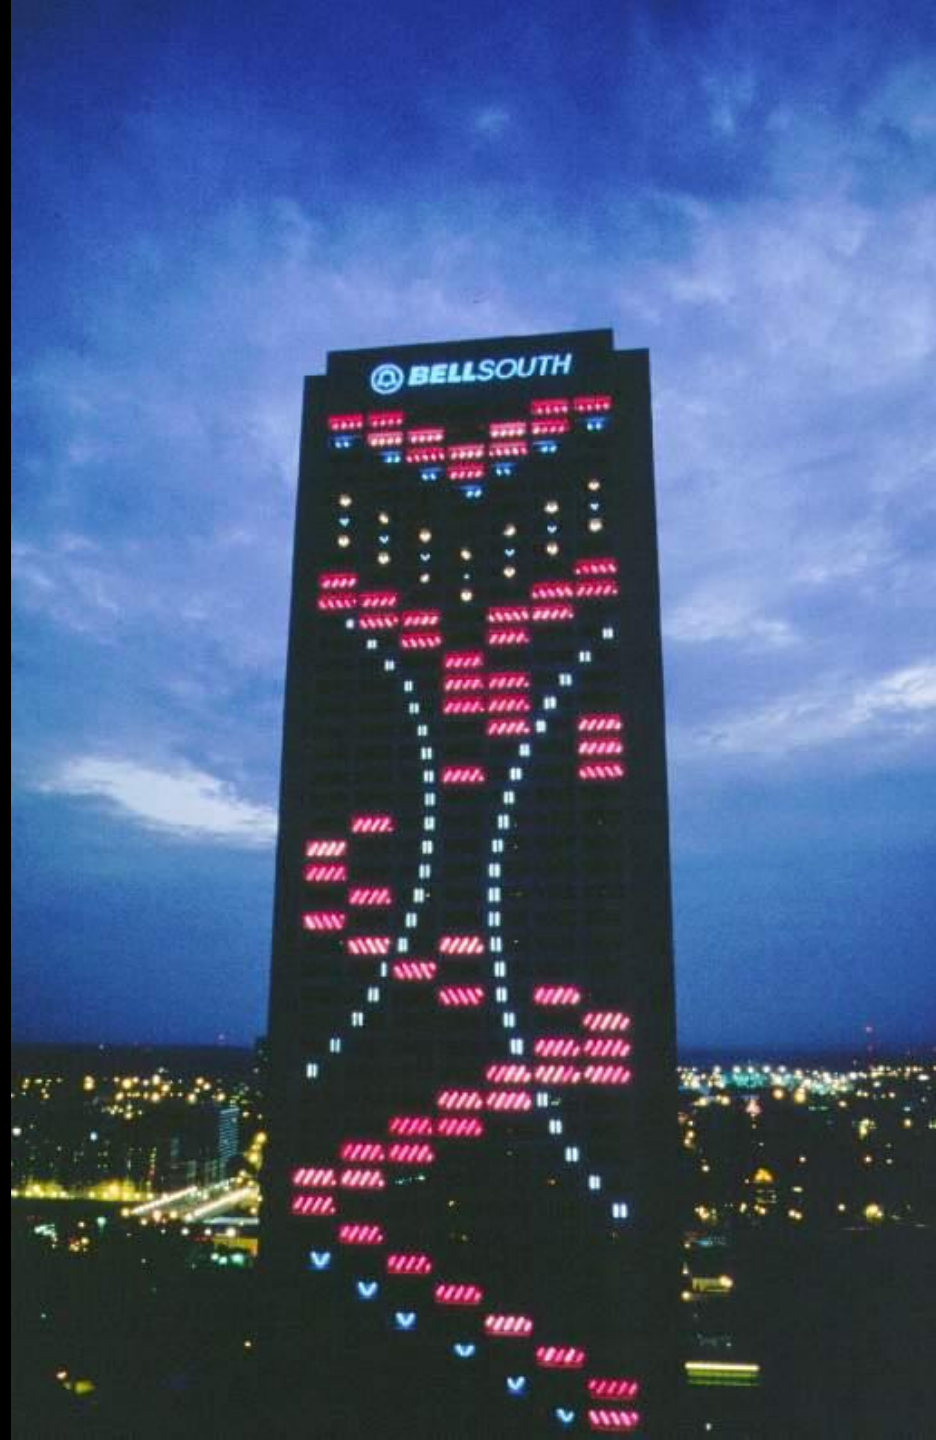

Spirit Tree
Urbana, Illinois
Art in the Park

Malta Millennium
Valletta, Malta,
St. James Cavalier. Exterior

Malta Millennium

Valletta, Malta,

St. James Cavalier. Interior View

25:51:00

New Signal
Wacker Drive

Crystara
University of Chicago
John Crerar Library

Catching the Equinox

Santiago de Compostela, Spain

Light Muse
Chicago Tribune Tower

IBM Lightscape
Chicago

Starsteps

Los Angeles, California

FREEWAY
ENTRANCE

A photograph of the Hollywood sign on a hillside. The sign is white and reads "HOLLYWOOD" in capital letters. In the background, a radio tower with several antennas is visible against a clear sky. The foreground is dominated by a large, out-of-focus lattice structure, possibly a bridge or a walkway, which frames the scene. The overall lighting suggests a bright, sunny day.

HOLLYWOOD

Stardance
Atlanta Olympics

Light Levels

Museum of Contemporary Art
Chicago